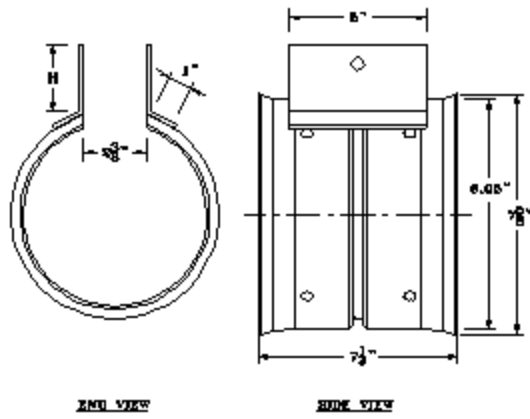

5" DURASLOT® COUPLER BAND

MODIFIED PART NO	ORIGINAL PART NO	H
DC21-DS	DC18-AA	2"
DC20-DS	DC13-AA	5.5"