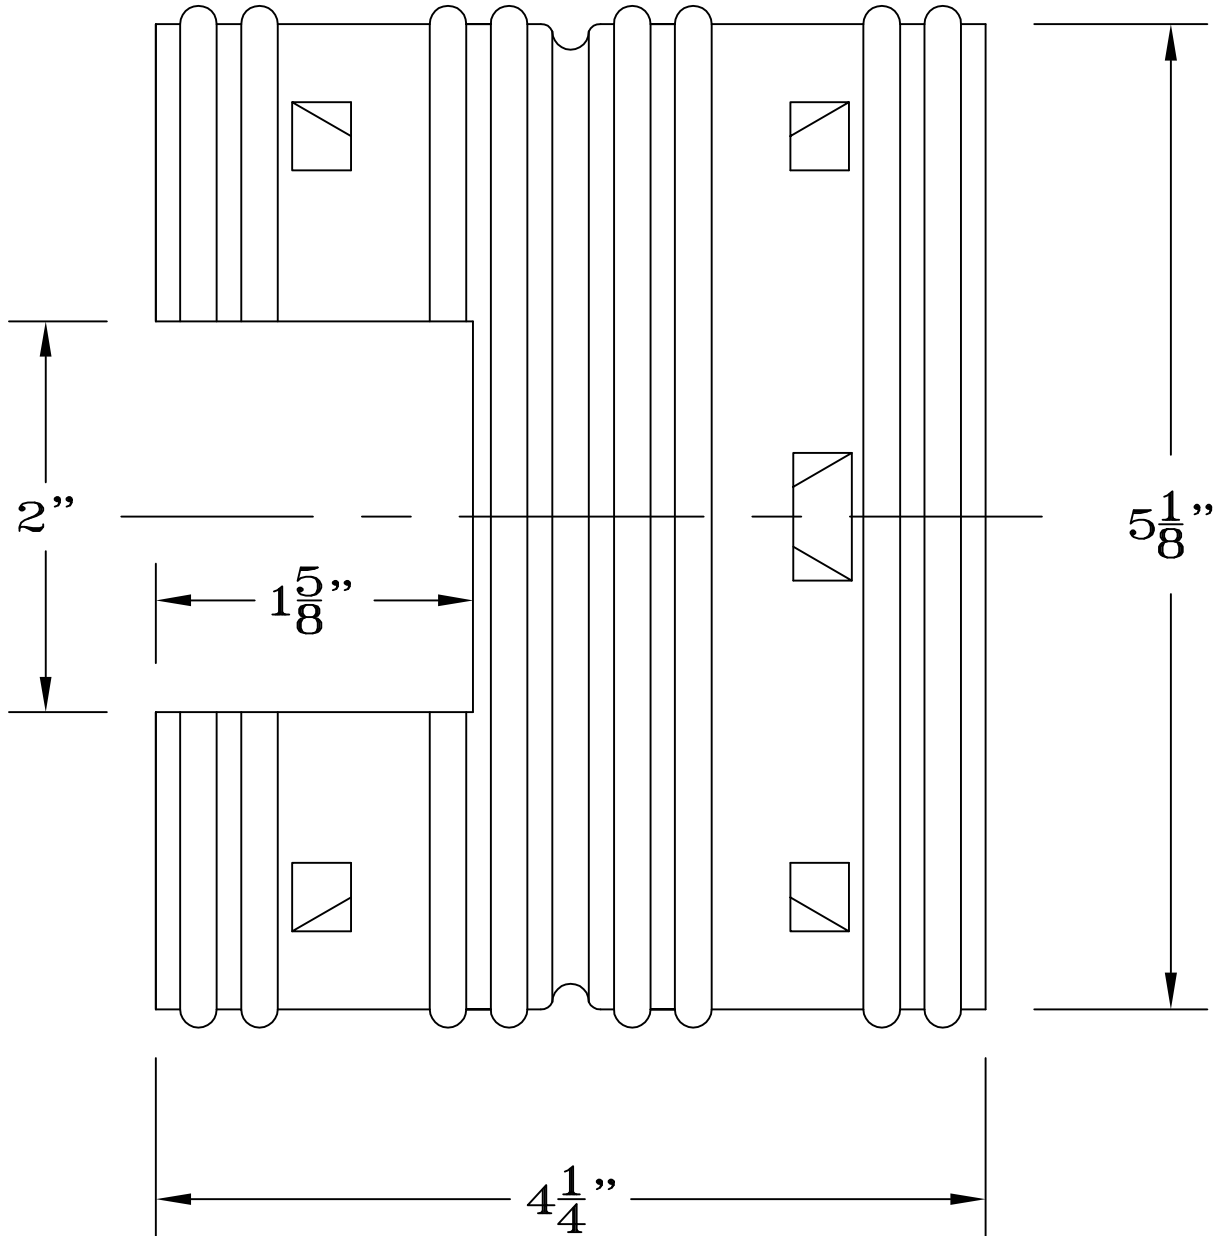

4" DURASLOT® ADAPTER

PIPE SIZE	MODIFIED PART N ^o	ORIGINAL PART N ^o
4"	0462-DS	0412-AA