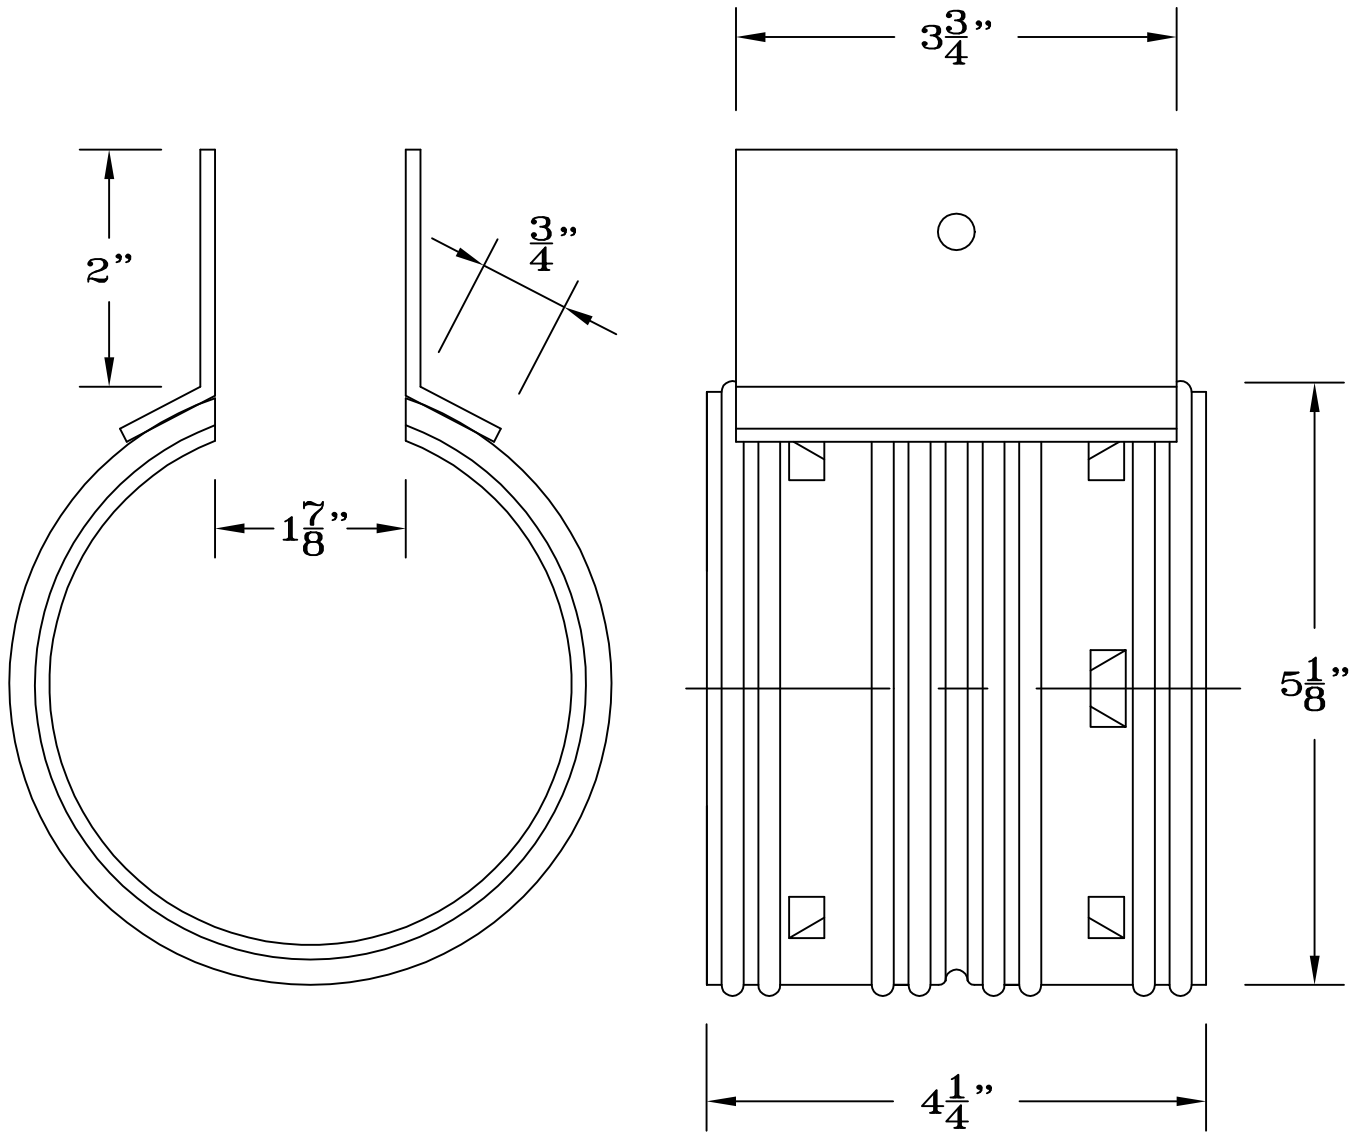

4" DURASLOT® COUPLER BAND

END VIEW

SIDE VIEW

PIPE SIZE	MODIFIED PART N ^o	ORIGINAL PART N ^o
4"	0421-DS	0412-AA