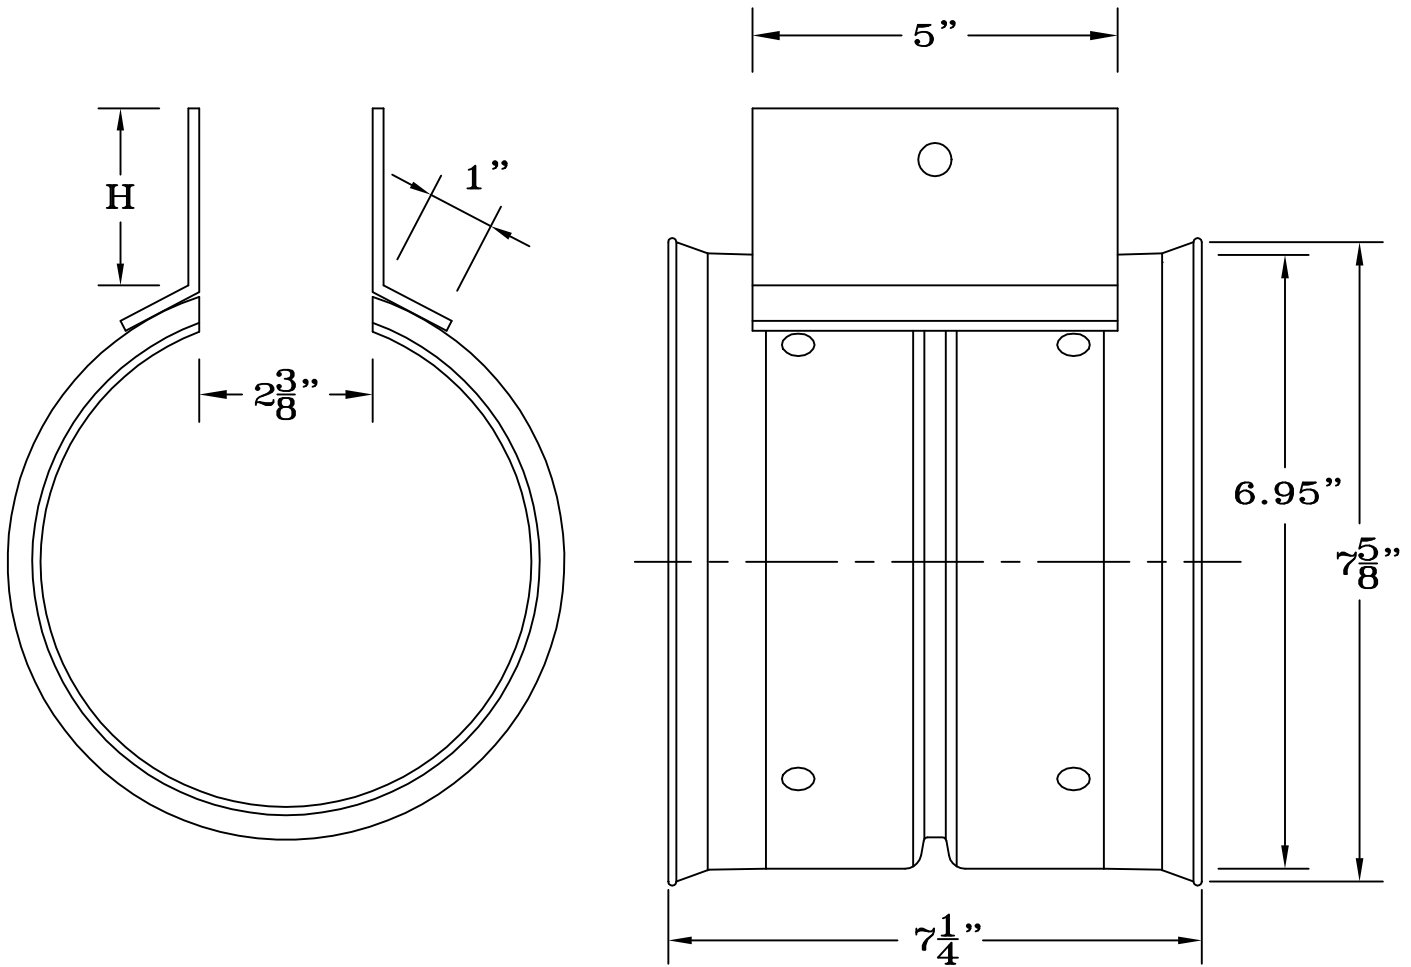

6" DURASLOT® COUPLER BAND

END VIEW

SIDE VIEW

MODIFIED PART N ^o	ORIGINAL PART N ^o	H
0621-DS	0613-AA	2"
0626-DS	0813-AA	5.5"