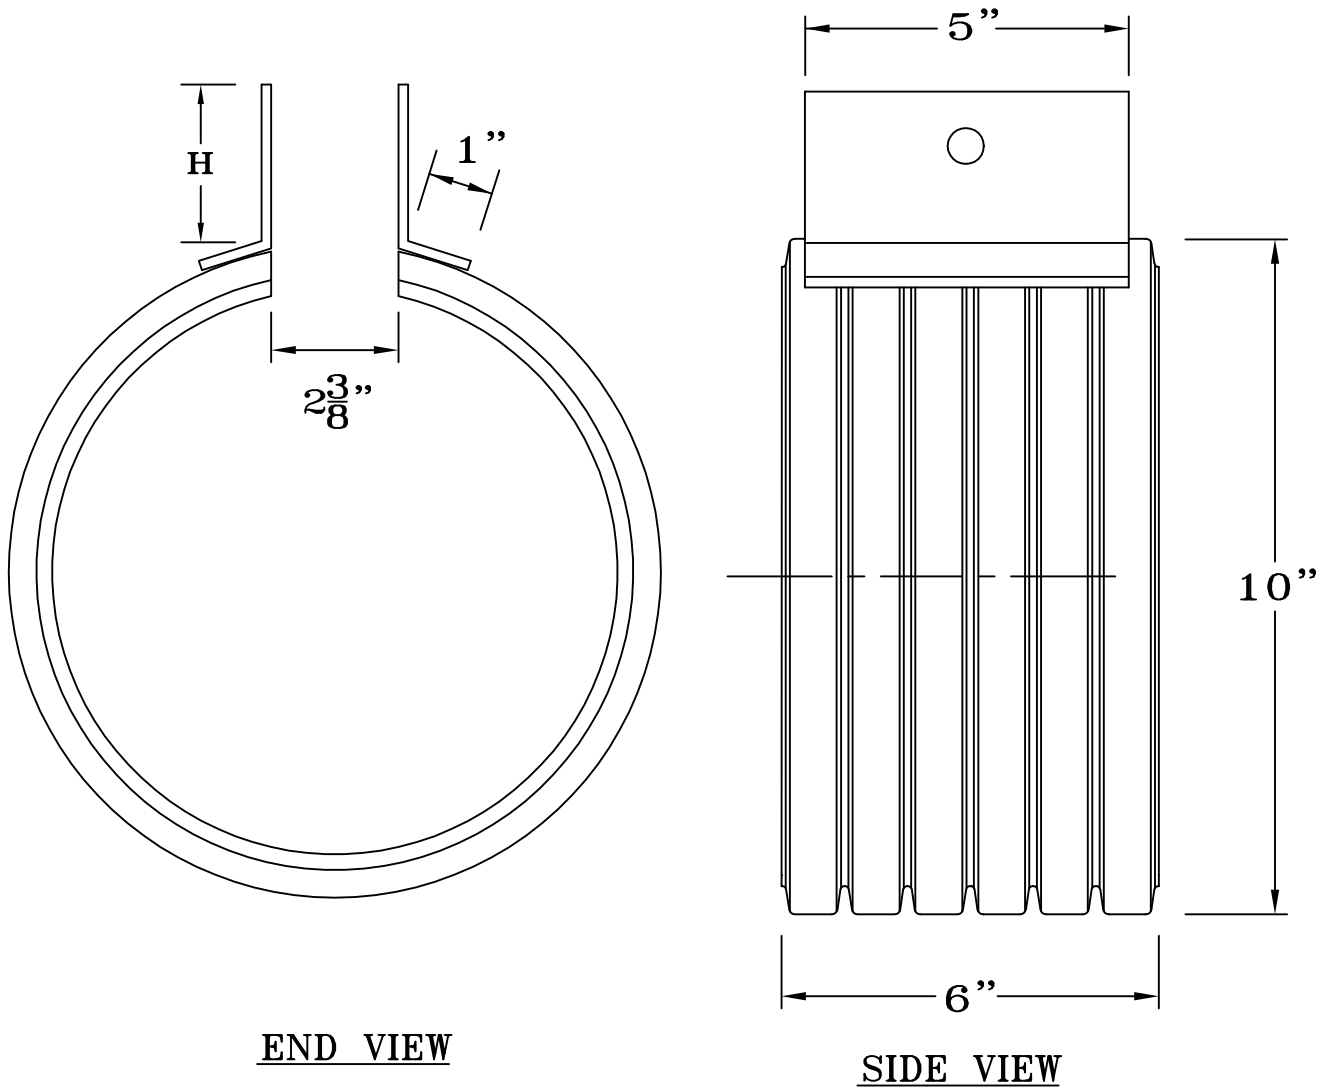

8" DURASLOT® COUPLER BAND

END VIEW

SIDE VIEW

MODIFIED PART N ^o	ORIGINAL PART N ^o	H
0821-DS	0811-AA	2"
0826-DS	0811-AA	5.5"