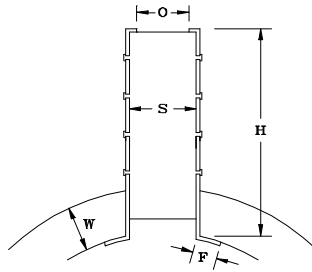

Duraslot[®] Physical Dimensions

6" Slot
Shown without Grating (Open Top)

DIAMETER	O	H (6" slot)	W	F	O	S
	2½"					
	3½" (O)	7" (S)	1.15"	¾"	1¾"	2¼"
15"	3½"	7" (O)	1.30"	¾"	1¾"	2¼"
18"	3½"	7" (O)	1.56"	¾"	1¾"	2¼"
24"	3¾"	7¼" (O)	1.86"	1"	1¾"	2¼"
30"	4¼"	7¾" (O)	2.93"	1"	1¾"	2¼"

Dimension from grade to pipe invert = H + PIPE DIAMETER

(S) = Stock Sizes

(O) = Other Standard Sizes